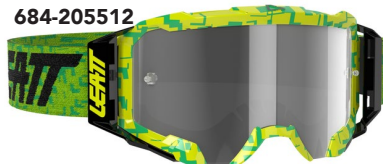

684-205512