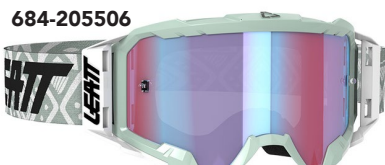

684-205506