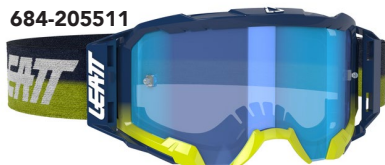

684-205511