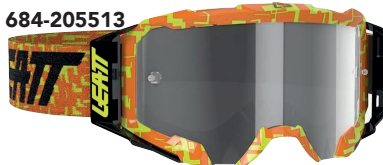

684-205513