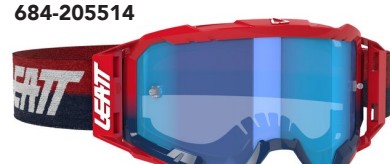

684-205514