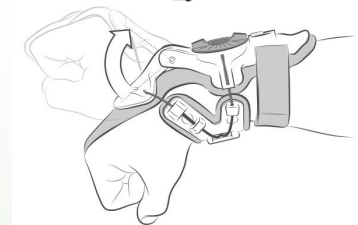

Mobius Wristbrace

Productnr	Color	Size	€	Sek	NOK	DKK
640-6019	Wrist brace white/yellow	S/M, M/L	200,00	2095,00	2095,00	1 572,00
640-6021	Wrist brace grey	S/M, M/L	200,00	2095,00	2095,00	1 572,00
640-6020	Padding for wrist brace	S/M, M/L	19,00	200,00	200,00	150,00

Ranne	
Small/Medium	1.8"-2.3" (4.5 cm - 5.8 cm)
Medium/Large	2.4"-2.9" (6.1 cm - 7.4 cm)