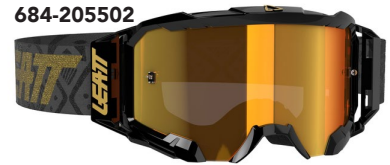

684-205502