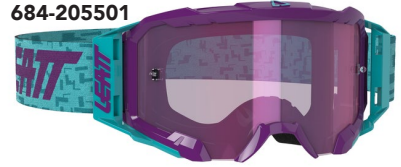

Productnr.	Product	€	Sek	NOK	DKK
684-205501	Velocity 5.5 Iriz Aqua Purple 78%	87,00	899,00	899,00	675,00
684-205502	Velocity 5.5 Iriz Black Bronze 22%	87,00	899,00	899,00	675,00
684-205503	Velocity 5.5 Iriz Neon Orange Purple 78%	87,00	899,00	899,00	675,00
684-205504	Velocity 5.5 Iriz Red Red 28%	87,00	899,00	899,00	675,00
684-205505	Velocity 5.5 Iriz Royal Blue 49%	87,00	899,00	899,00	675,00
684-205506	Velocity 5.5 Iriz White Blue UC 26%	87,00	899,00	899,00	675,00
684-205510	Velocity 5.5 Black LightGrey 58%	77,00	799,00	799,00	600,00
684-205511	Velocity 5.5 Ink Blue 70%	77,00	799,00	799,00	600,00
684-205512	Velocity 5.5 Neon Lime LightGrey 58%	77,00	799,00	799,00	600,00
684-205513	Velocity 5.5 Neon Orange LightGrey 58%	77,00	799,00	799,00	600,00
684-205514	Velocity 5.5 Red Blue 52%	77,00	799,00	799,00	600,00
684-205515	Velocity 5.5 Stål LightGrey 58%	77,00	799,00	799,00	600,00
684-205516	Velocity 5.5 Zebra LightGrey 58%	77,00	799,00	799,00	600,00
684-208000	Velocity 5.5 Roll-Off Black Clear 83%	100,00	1045,00	1045,00	784,00
684-208001	Velocity 5.5 Roll-Off Ink Clear 83%	100,00	1045,00	1045,00	784,00
684-208002	Velocity 5.5 Roll-Off Neon Orange Clear 83%	100,00	1045,00	1045,00	784,00
684-208003	Velocity 5.5 Roll-Off Red Clear 83%	100,00	1045,00	1045,00	784,00

684-205501