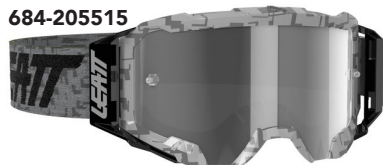

684-205515