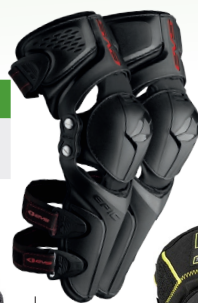

EPIC Knee Pad New!

Productnr	Product	Size	€	Sek	NOK	DKK
642-21003-1	EPIC Knee Pad	S/M	109,00	1095,00	1095,00	822,00
642-21003-2	EPIC Knee Pad	L/XL	109,00	1095,00	1095,00	822,00

Option Knee protection

- Hard molded polypropylene shell
- Perforated bio-foam liner for increased breathability
- Full knee to shin coverage
- Reinforced TPR hinge system
- Asymmetric design provides anatomical fit for left and right leg
- Sold in pairs

Productnr	Product	€	Sek	NOK	DKK
642-3046	Adult size	29,00	295,00	295,00	222,00
642-3047	Mini	29,00	295,00	295,00	222,00
642-3048	Youth	29,00	295,00	295,00	222,00