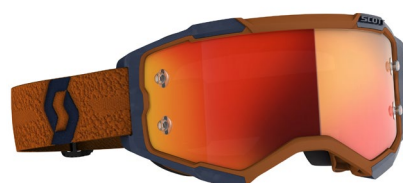

Fury MX GOGGLES

Fury MX

A new highlight among the 2020 collection, the SCOTT Fury Goggle is guaranteed to shake things up. Shaped by innovation, technology and design, the Fury follows in the steps of our flagship goggle, the Prospect. Featuring our proven SCOTT Lens Lock System, 3-layer face foam, no-slip silicone strap, and supporting all of the same accessories as the Prospect, this goggle was developed to Defend Your Vision.

Productnr.	Product	€
620-2013-1	Scott Goggle MX Fury LS black/grey light sensitive grey works	85,00
620-2013-10	Scott Goggle MX Fury yellow/black yellow chrome works	85,00
620-2013-11	Scott Goggle MX Fury orange/black orange chrome works	85,00
620-2013-12	Scott Goggle MX Fury white/grey orange chrome works	85,00
620-2013-2	Scott Goggle MX Fury LS neon yellow/blue light sensitive grey works	85,00
620-2013-3	Scott Goggle MX Fury yellow/blue yellow chrome works	85,00
620-2013-4	Scott Goggle MX Fury yellow/grey yellow chrome works	85,00
620-2013-5	Scott Goggle MX Fury red orange chrome works	85,00
620-2013-6	Scott Goggle MX Fury red/black orange chrome works	85,00
620-2013-7	Scott Goggle MX Fury blue/white electric blue chrome works	85,00
620-2013-8	Scott Goggle MX Fury grey/orange orange chrome works	85,00
620-2013-9	Scott Goggle MX Fury teal blue/neon yellow electric blue chrome works	85,00