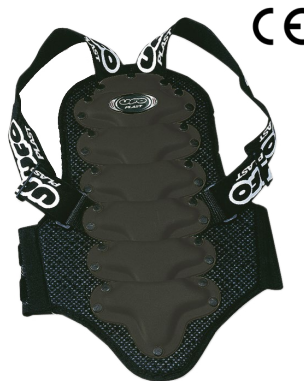

7-9 years, 7pcs lamells