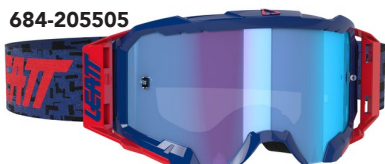

684-205505