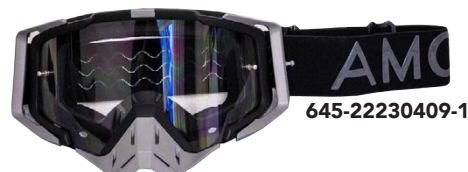

645-22230409-1

AMOQ COMET SHADES

AMOQ Comet Shades are the sunglasses that allows you to reach your full potential as a snowmobile rider. These sunglasses ensure that you are the coolest on the mountain AND in the bar at the end of the day. The polarized lens effectively blocks strong glare and surface reflections, which protects your eyes when the sun is shining the most. The cocky look in the design makes you appear as an even more skilled snowmobile rider than you really are, which results in more respect within the group of friends and a better self-confidence in most contexts. The fact that the price is also completely right makes a purchase of these a "no-brainer", in our opinion!

- Polarized lens
- Adjustable temples
- Microfiber storage bag included
- Antiscratch & antifog treated lens
- 100% protection against UV light (UV400)

Productnr.	Lens.	€	Gbp	DKK	NOK
645-NO1-SHADES	Black - Red Mirror	39,00	33,81	302,00	399,00
645-NO1-SHADES-1	Black/Orange - Smoke	39,00	33,81	302,00	399,00
645-NO1-SHADES-10	Light Blue Splash - Rose Mirror	39,00	33,81	302,00	399,00
645-NO1-SHADES-2	Yellow Splash - Orange Mirror	39,00	33,81	302,00	399,00
645-NO1-SHADES-3	White - Pink Mirror	39,00	33,81	302,00	399,00
645-NO1-SHADES-4	Black Splash - Purple Mirror	39,00	33,81	302,00	399,00
645-NO1-SHADES-5	Black Splash - Blue Mirror	39,00	33,81	302,00	399,00
645-NO1-SHADES-6	Black Splash - Gold Mirror	39,00	33,81	302,00	399,00
645-NO1-SHADES-7	Red Splash - Red Mirror	39,00	33,81	302,00	399,00
645-NO1-SHADES-8	White Splash - Blue Mirror	39,00	33,81	302,00	399,00
645-NO1-SHADES-9	Blue Splash - Green Mirror	39,00	33,81	302,00	399,00