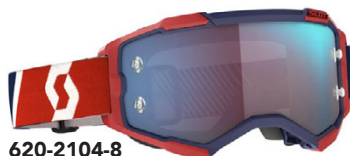

620-2104-6

620-2104-9

620-2104-8