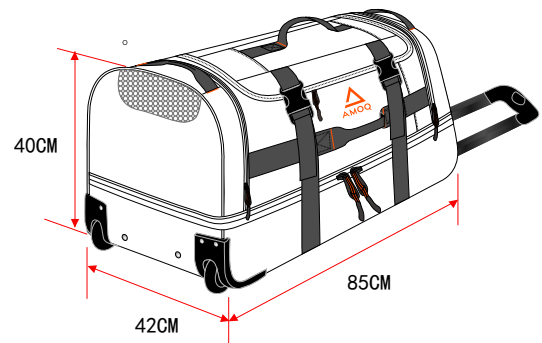

Productnr.	Product	€	Sek/NOK	DKK	GBP
645-23180200	Roller Gear Bag 140L	99,00	999,00	749,00	89,00