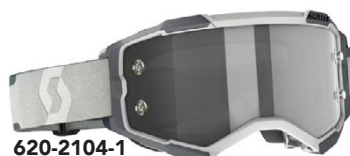

620-2202-3