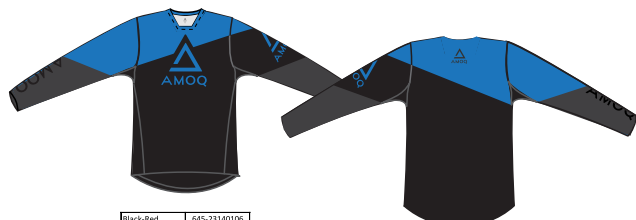

Black-Red | 645-23140106