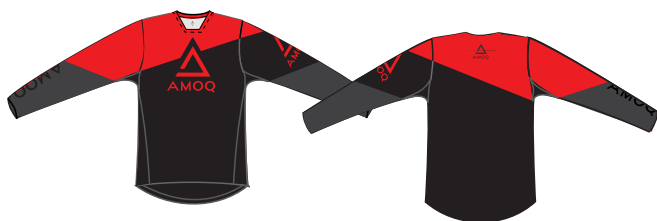

New!

Ascent STRIVE Jersey

Strive is a well-proven and extremely functional MX jersey from AMOO. It's made of a polyester material with moisture wicking ability, which helps you keep a comfortable temperature even during the hottest days on the motocross track. The arm cuffs have a great fit, but without being too tight which can create arm pump or cramp. The back of the shirt is slightly longer than the front to keep the shirt tucked in from start to finish. The Strive jersey is simply made for winners, or future ones.

- Comfortable V-shaped collar
- Practical and long back piece
- Made of moisture-wicking polyester
- Built by a multi-panel construction
- Back section with space for own name and number

Productnr.	Product	Size	€	Sek	NOK	DKK	GBP
645-23240109	Black/Grey	XS-6XL	39,00	399,00	399,00	299,00	29,00
645-23240108	Black/Orange	XS-6XL	39,00	399,00	399,00	299,00	29,00
645-23240105	Black/Blue	XS-6XL	39,00	399,00	399,00	299,00	29,00
645-23240106	Black/Red	XS-6XL	39,00	399,00	399,00	299,00	29,00