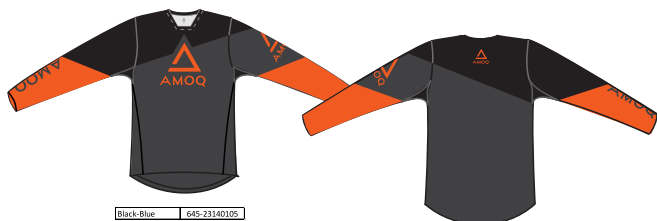

Black-Blue | 645-23140105