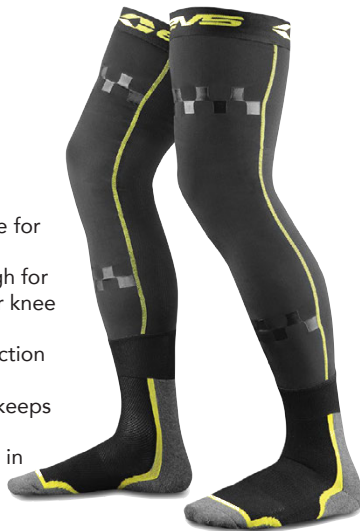

Fusion sock

- Reinforced heel & toe for durability
- Extends to lower thigh for added comfort under knee protection
- Vented Lycra construction keeps you cool
- Gripper calf & thigh keeps braces in place
- Fusion socks are sold in pairs.