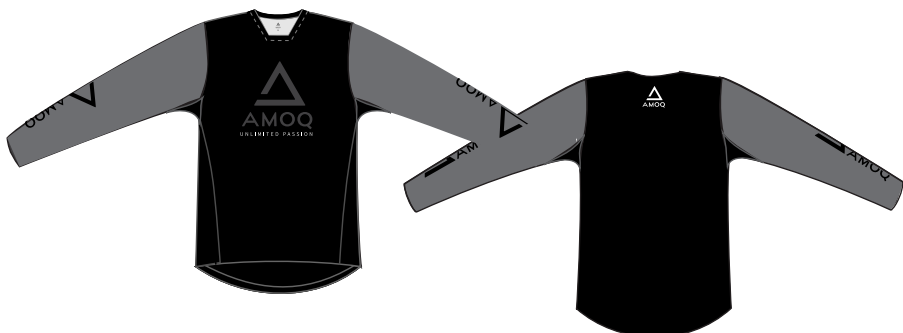

Black-Grey | 645-23140209

Grey-Black-HiVis | 645-23140294