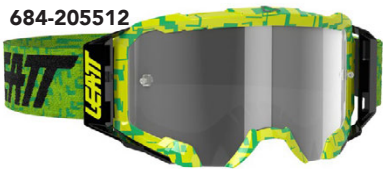

684-205513