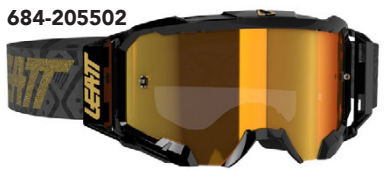

684-208000