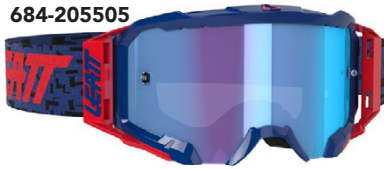

684-205505

684-205511