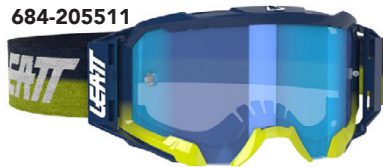

684-205512