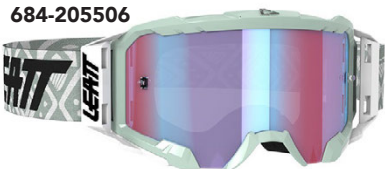

684-205502